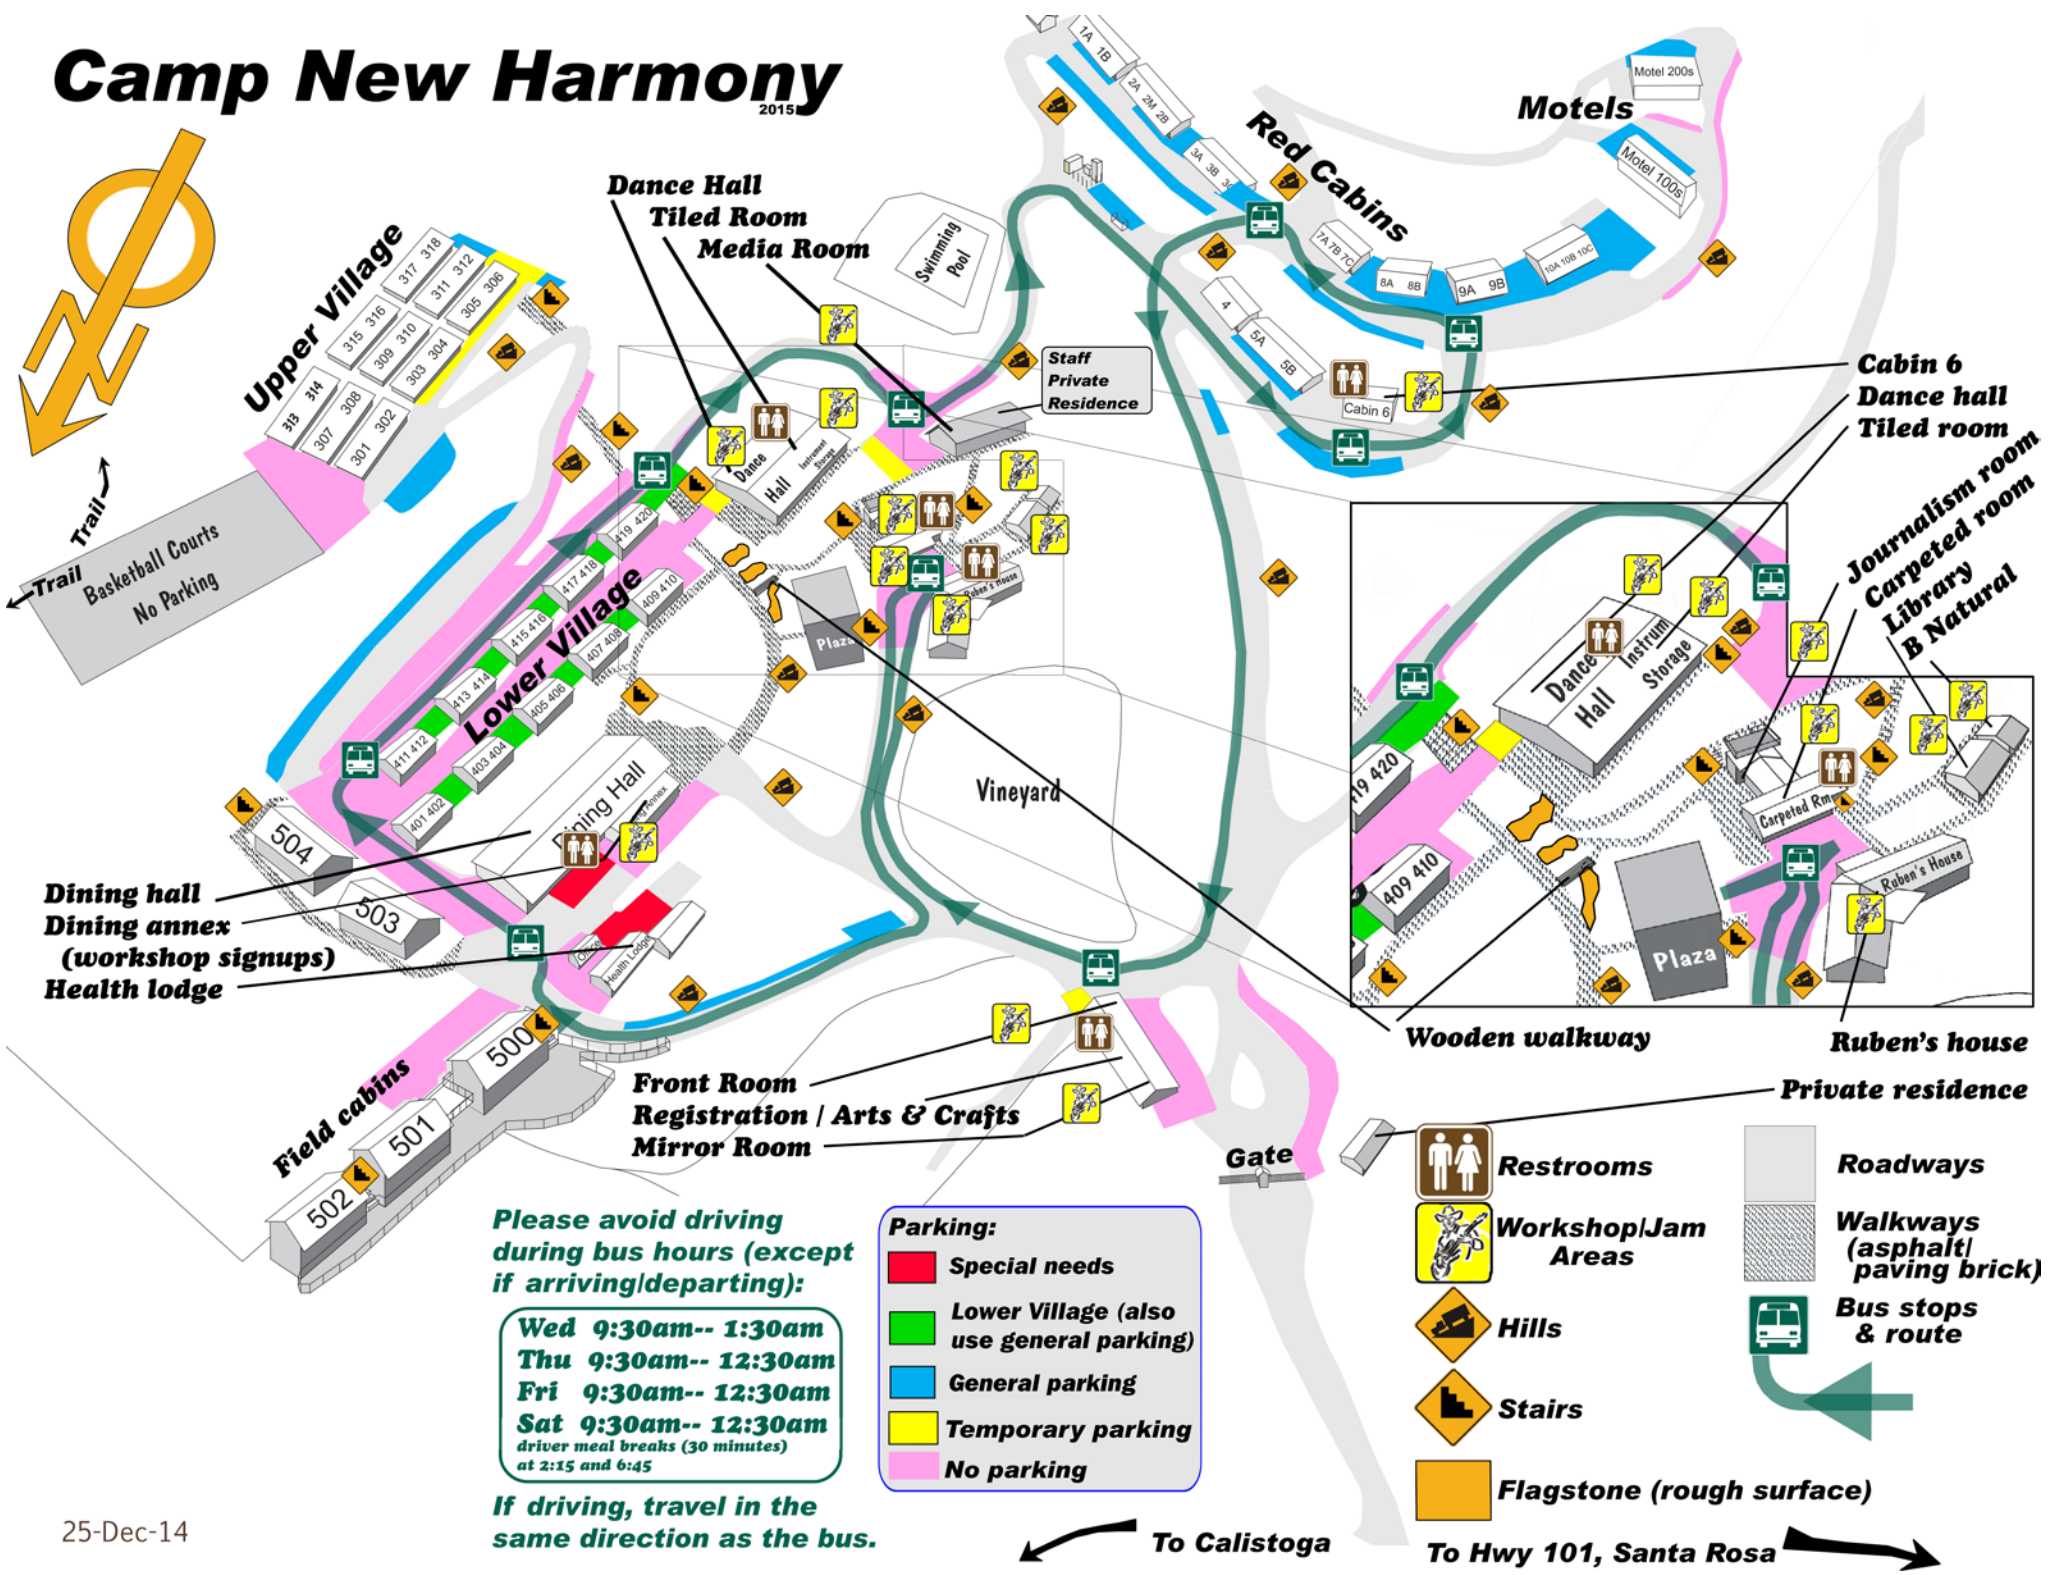

Camp New Harmony

2015

Upper Village
313 314 315 316 317 318
307 308 309 310 311 312
301 302 303 304 305 306

Dance Hall
Tiled Room
Media Room

Swimming Pool

Staff Private Residence

Red Cabins
1A 1B 2A 2B 2C
3A 3B 3C 4 5A 5B
7A 7B 7C 8A 8B 9A 9B
10A 10B 10C

Motels
Motel 200s
Motel 100s

Cabin 6
Dance hall
Tiled room
Journalism room
Carpeted room
Library
B Natural

Trail
Basketball Courts
No Parking

Lower Village
411 412 413 414 415 416
407 408 409 410
405 406

Dining hall
Dining annex
(workshop signups)
Health lodge

Vineyard