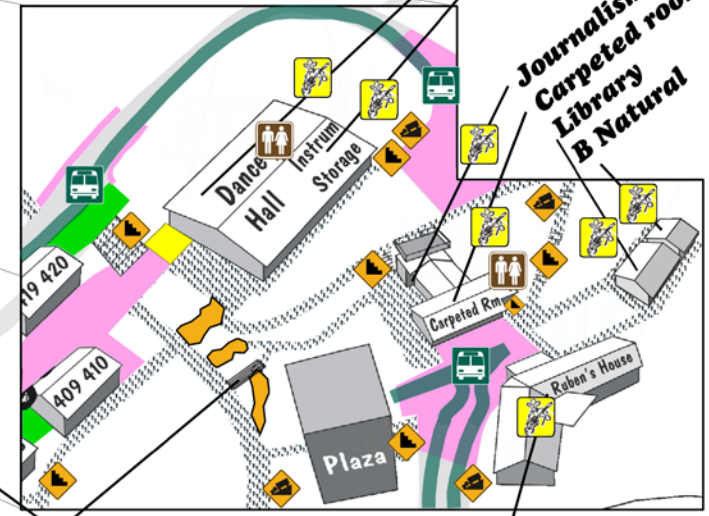

Dining hall
Dining annex
(workshop signups)
Health lodge

Vineyard

Field cabins
504
503
502 501

Front Room
Registration / Arts & Crafts
Mirror Room

Wooden walkway

Ruben's house
Private residence

Please avoid driving during bus hours (except if arriving/departing):

Wed 9:30am-- 1:30am
Thu 9:30am-- 12:30am
Fri 9:30am-- 12:30am
Sat 9:30am-- 12:30am
driver meal breaks (30 minutes)
at 2:15 and 6:45

If driving, travel in the same direction as the bus.

Parking:

- Special needs
- Lower Village (also use general parking)
- General parking
- Temporary parking
- No parking

- Restrooms
- Workshop/Jam Areas
- Hills
- Stairs
- Flagstone (rough surface)
- Roadways
- Walkways (asphalt/paving brick)
- Bus stops & route